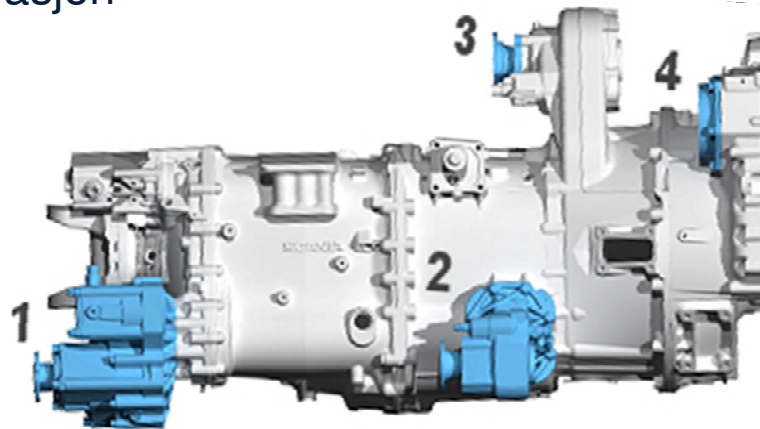

Reservedeler

- Originale reservedeler
  - Tilpasset kjøretøyet
  - Lettere/raskere montering
  - Enkel og rask reparasjon
  - Kortere byggetid