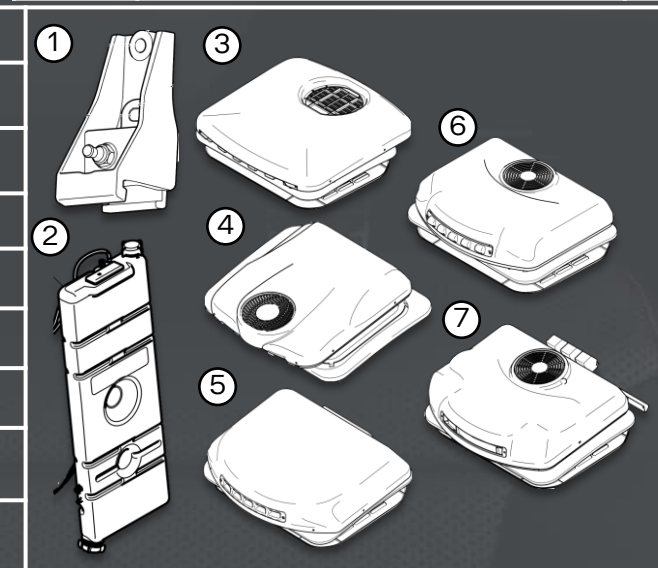

Pos.	Designation	Part number
Kitchen equipment		
1	2-pin contact housing for round sleeve (refrigerator and coffee maker)	813551
2	Round sleeve (refrigerator and coffee maker)	815897
3	2-pin contact housing for flat terminals (microwave oven)	1490906
4	Flat terminal (microwave oven)	1498277
5	Special tool for panel removal (5 parts)	588390

Pos.	Designation	Part number
Antennas		
1	Antenna housing (Radio/DAB/DAB+/mobile telephone/GNSS)	2714385
1	Antenna housing (Radio)	2394917
1	Antenna housing (CB radio)	2394919
1	Antenna housing (TV)	2394921
2	Antenna bracket (Radio)	2394918
3	Antenna housing (CB radio-side mounted)	2394920
3	Antenna housing (TV-side mounted)	2553492
4	Antenna rod (Radio)	2394923
5	Antenna rod (Radio)	2394924
6	Antenna rod (CBR)	2394925
7	Antenna rod (TV Antenna)	2394926
8	Antenna housing (Toll Collect)	1936751

Pos.	Designation	Part number
Options on outside of cab		
1	Bracket for air horn	2184699
2	Water tank (Auxiliary cab cooler)	2710575
3	Auxiliary cab cooler, roof (Slim)	2760059
4	Auxiliary cab cooler, roof (Lite)	2673442
5	Auxiliary cab cooler, roof (Flat)	2673321
6	Auxiliary cab cooler, roof (Compact 1.4)	2760061
7	Auxiliary cab cooler, roof (Compact 3.0)	2542520

Designation	Part number
Safety precautions	
Safety prop for the tilted cab	99431