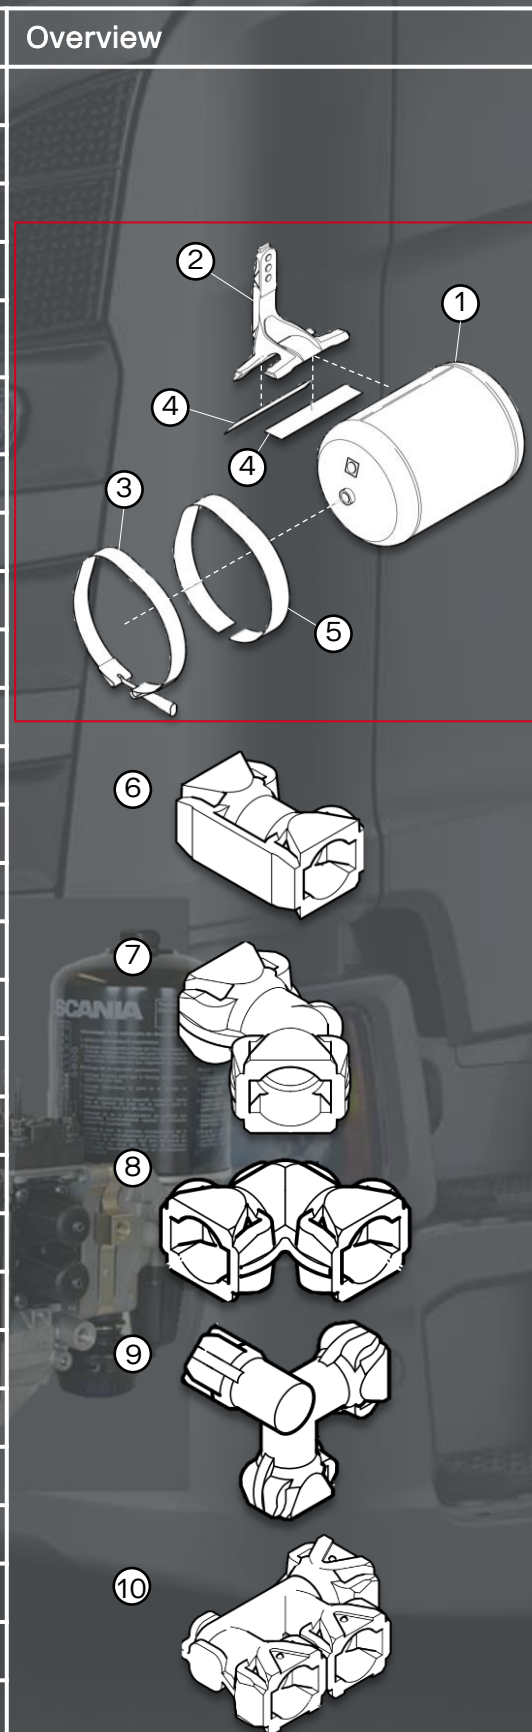

## Pneumatic system

Pos.	Designation	Part number
<b>Modifying the pneumatic system</b>		
-	Pressure limiting valve	1914109
-	Check valve	1912297
<b>Additional air tank</b>		
1	Compressed air tank, 30 litres, Steel	1357950
1	Compressed air tank, 30 litres, Aluminium	1549617
2	Bracket	2585372
3	Retaining strap	2497093
4	Separator insert	1508622
5	Rubber	1373483
<b>2-way coupling, straight</b>		
7	Small	2058773
7	Regular	2058774
<b>2-way coupling, 45°</b>		
8	Small	2058416
8	Regular	2058417
8	Heavy Duty	2058418
<b>2-way coupling, 90°</b>		
9	Regular	2058433
9	Heavy Duty	2058434
<b>3-way coupling</b>		
10	Small	2058721
10	Regular	2058722
10	Heavy Duty	2058723
<b>3-way coupling, F coupling</b>		
11	Small	2058435
11	Regular	2058436
11	Heavy Duty	2058437

Pos.	Designation	Part number
<b>Modifying the pneumatic system</b>		
1	Dismantling tool kit for composite unions (For 6, 8, 12 and 16mm unions and hoses)	589890
<b>3-way coupling, T coupling</b>		
2	Small	2058438
2	Regular	2058439
2	Heavy Duty	2058440
<b>3-way coupling, Y coupling</b>		
3	Small	2058719
3	Regular	2058720
<b>4-way coupling, cross coupling</b>		
4	Regular	2058724
4	Heavy Duty	2058725
<b>4-way coupling, block circuit coupling</b>		
5	Regular	2058726
5	Heavy Duty	2058727
<b>Insert union for 6 mm pipes</b>		
6	Small	2058379
6	Regular	2058381
<b>Insert union for 8 mm pipes</b>		
7	Small	2058380
7	Regular	2058382
<b>Insert union for 12 mm pipes</b>		
8	Regular	2058383
8	Heavy Duty	2058384
<b>Insert union for 14 and 16 mm pipes</b>		
9	Heavy Duty, 14 mm pipes	2127218
9	Heavy Duty, 16 mm pipes	2058385
10	Plug on compressed air outlet for bodybuilders	2246502